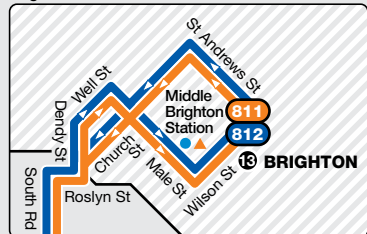

# Dandenong – Brighton

## MAP B

Route 811 via Heatherton Rd > Springvale

Route 812 via Parkmore Shopping Centre

Zone 1 or 2

Zone 2

Brighton inset

## MAP A

Route 811 via Heatherton Rd > Springvale

Route 812 via Parkmore Shopping Centre

Zone 2

Ticketing zones

For further information call 131 638 / (TTY) 9619 2727 (6am–midnight daily) or visit [metlinkmelbourne.com.au](http://metlinkmelbourne.com.au)