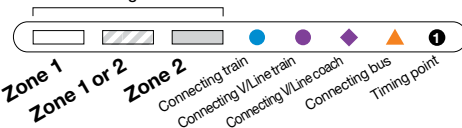

For further information call 131 638 / (TTY) 9619 2727 (6am–midnight daily) or visit metlinkmelbourne.com.au

MAP NOT TO SCALE