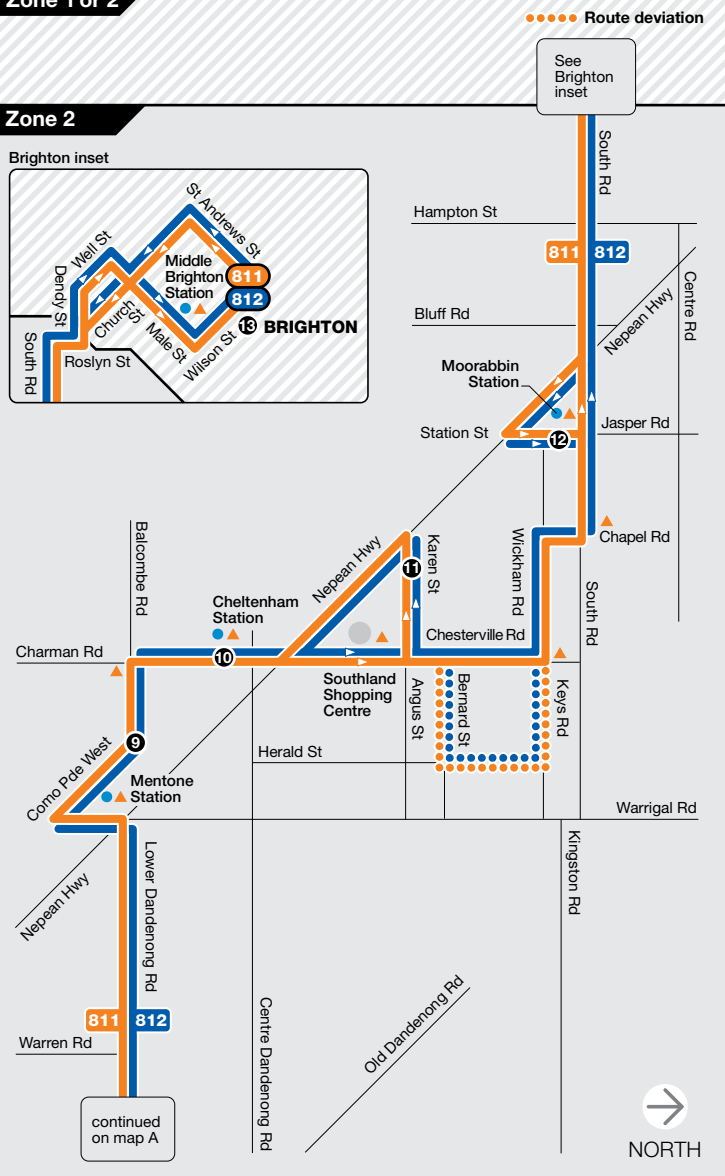

# Dandenong – Brighton

## MAP B

Route 811 via Heatherton Rd > Springvale

Route 812 via Parkmore Shopping Centre

Zone 1 or 2

Zone 2

Brighton inset

## MAP A

Route 811 via Heatherton Rd > Springvale

Route 812 via Parkmore Shopping Centre

Zone 2

Ticketing zones

For further information call 131 638 / (TTY) 9619 2727 (6am–midnight daily) or visit [metlinkmelbourne.com.au](http://metlinkmelbourne.com.au)