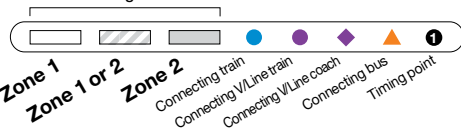

## MAP A

Route 811 via Heatherton Rd > Springvale

Route 812 via Parkmore Shopping Centre

Zone 2

Ticketing zones

For further information call 131 638 / (TTY) 9619 2727 (6am–midnight daily) or visit [metlinkmelbourne.com.au](http://metlinkmelbourne.com.au)